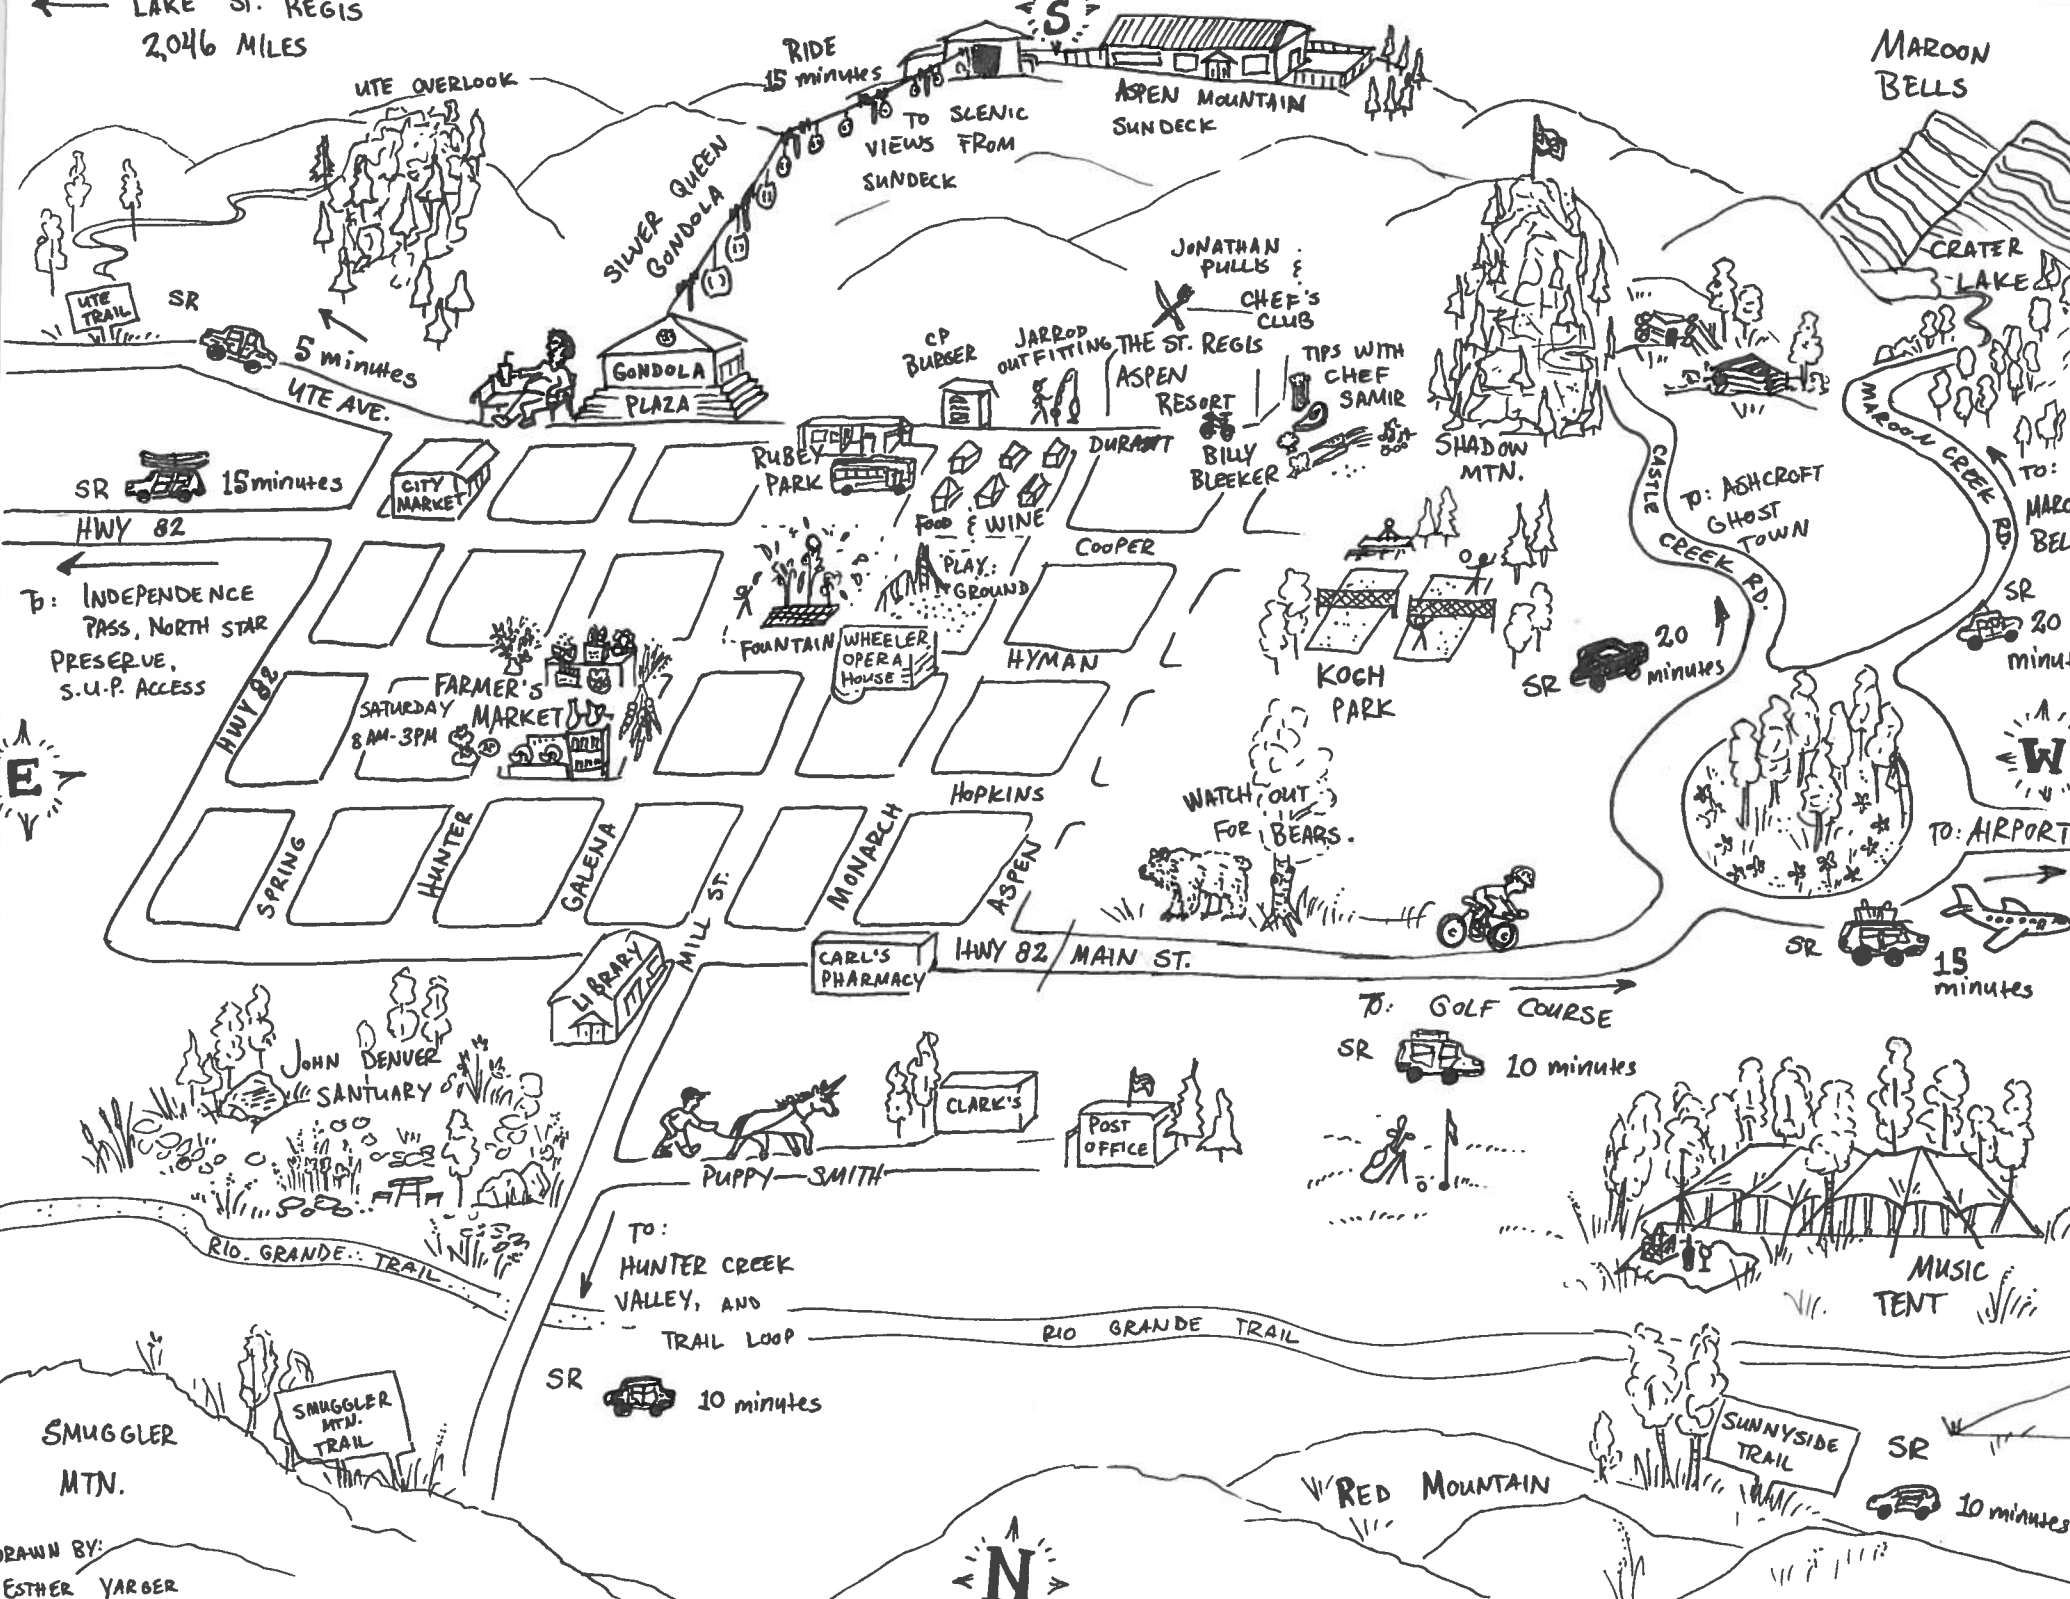

← LAKE ST. REGIS
2,046 MILES

INDEPENDENCE PASS, NORTH STAR PRESERVE, S.U.P. ACCESS

DRAWN BY:
ESTHER YARBER